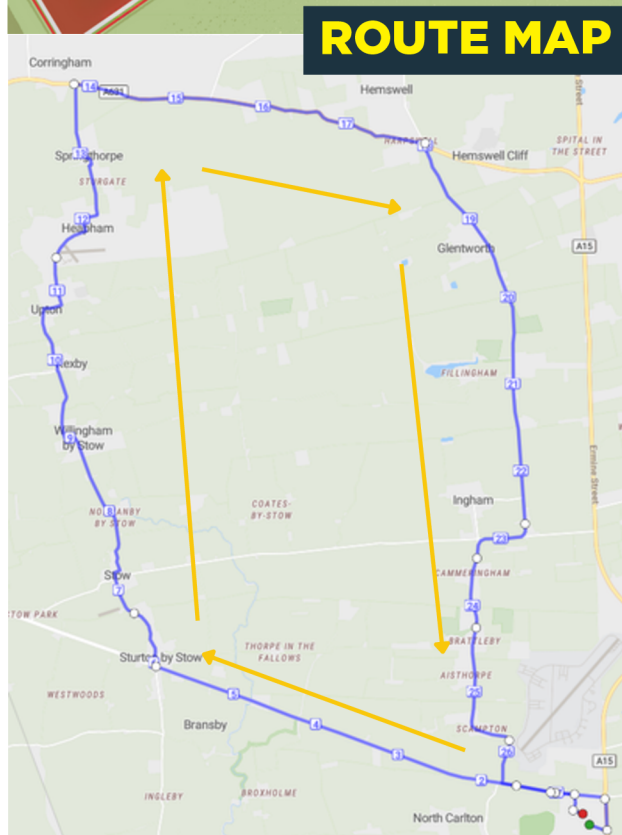

TRACTOR RUN '25

◀◀◀ The orange rectangle marks the event's main focal point, while tractors will be parked along the black arrows.

Visitors are welcome to use the car park at the EPIC Centre.

LIVES will be performing a Stop the bleed demonstration at the EXO Centre.

◀◀◀ The route begins at the showground, heading clockwise through Sturton by Stow, up to Springthorpe, across to Heapham, then down through Scampton before returning to the showground.

A lead car will guide the tractors along the way.