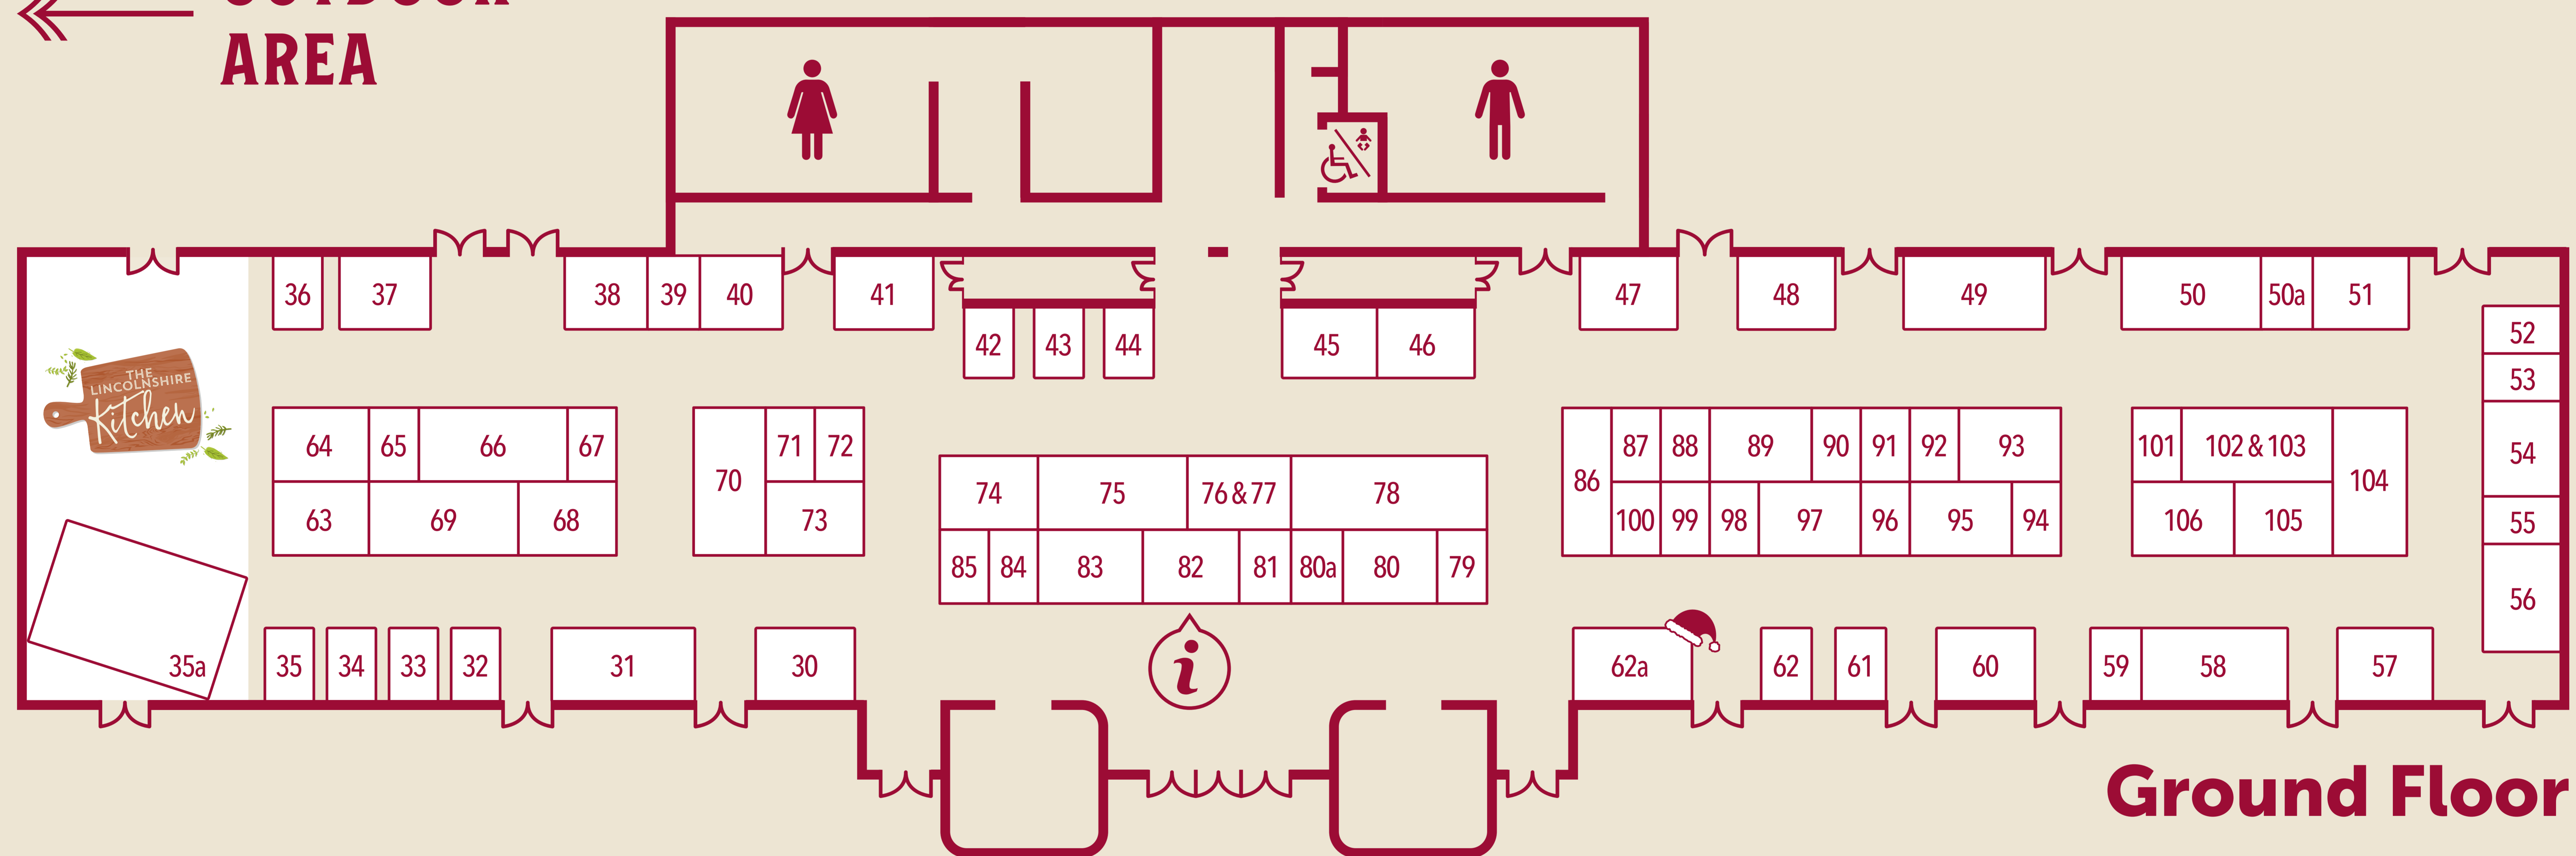

OUTDOOR AREA

Entrance

First Aid Point

Outdoor Catering

EPIC CENTRE

EPIC CENTRE

OUTDOOR AREA

First Floor

Ground Floor

FOOD & GIFT EXHIBITORS

- 87 **42nd East Bakehouse**
fb.com/42ndeastbakehouse
- 104 **Aces High Collectables**
aceshighcollectables.com
- 81 **Alfred Enderby**
alfrederby.co.uk
- 25 **Alvi Brothers Ltd**
- 55 **Andrew Fletcher Photography**
andrewfletcher.co.uk
- 1 **Anelise Home**
anelisehome.co.uk
- 62 **Apidae Honey**
apidae.co.uk
- 43 **Art by Rachel Spencer**
art-by-rachel-spencer.com
- 7 **Art Monster Studios**
artmark.co
- 1a **Atlas Gins**
atlasgins.com
- 60 **Blueberry Hill Preserves**
blueberryhillpreserves.co.uk
- 86 **Bobbles Bobbins**
etsy.com/uk/shop/BobblesBobbins
& Jane Haigh County Art
janehaigh.uk
- 17 **Bookworms**
bookwormsonline.co.uk
- 74 **Boston Sausage**
bostonsausage.co.uk
- 45 **Bottomley Distillers Ltd**
bottomleydistillers.co.uk
- 27a **Bramble's Bakes**
bramblesbakes.co.uk
- 24 **Bundle & Rust**
bundleandrust.co.uk
- 101 **Butternut Box**
butternutbox.com
- 4 **Buttons & Bitz**