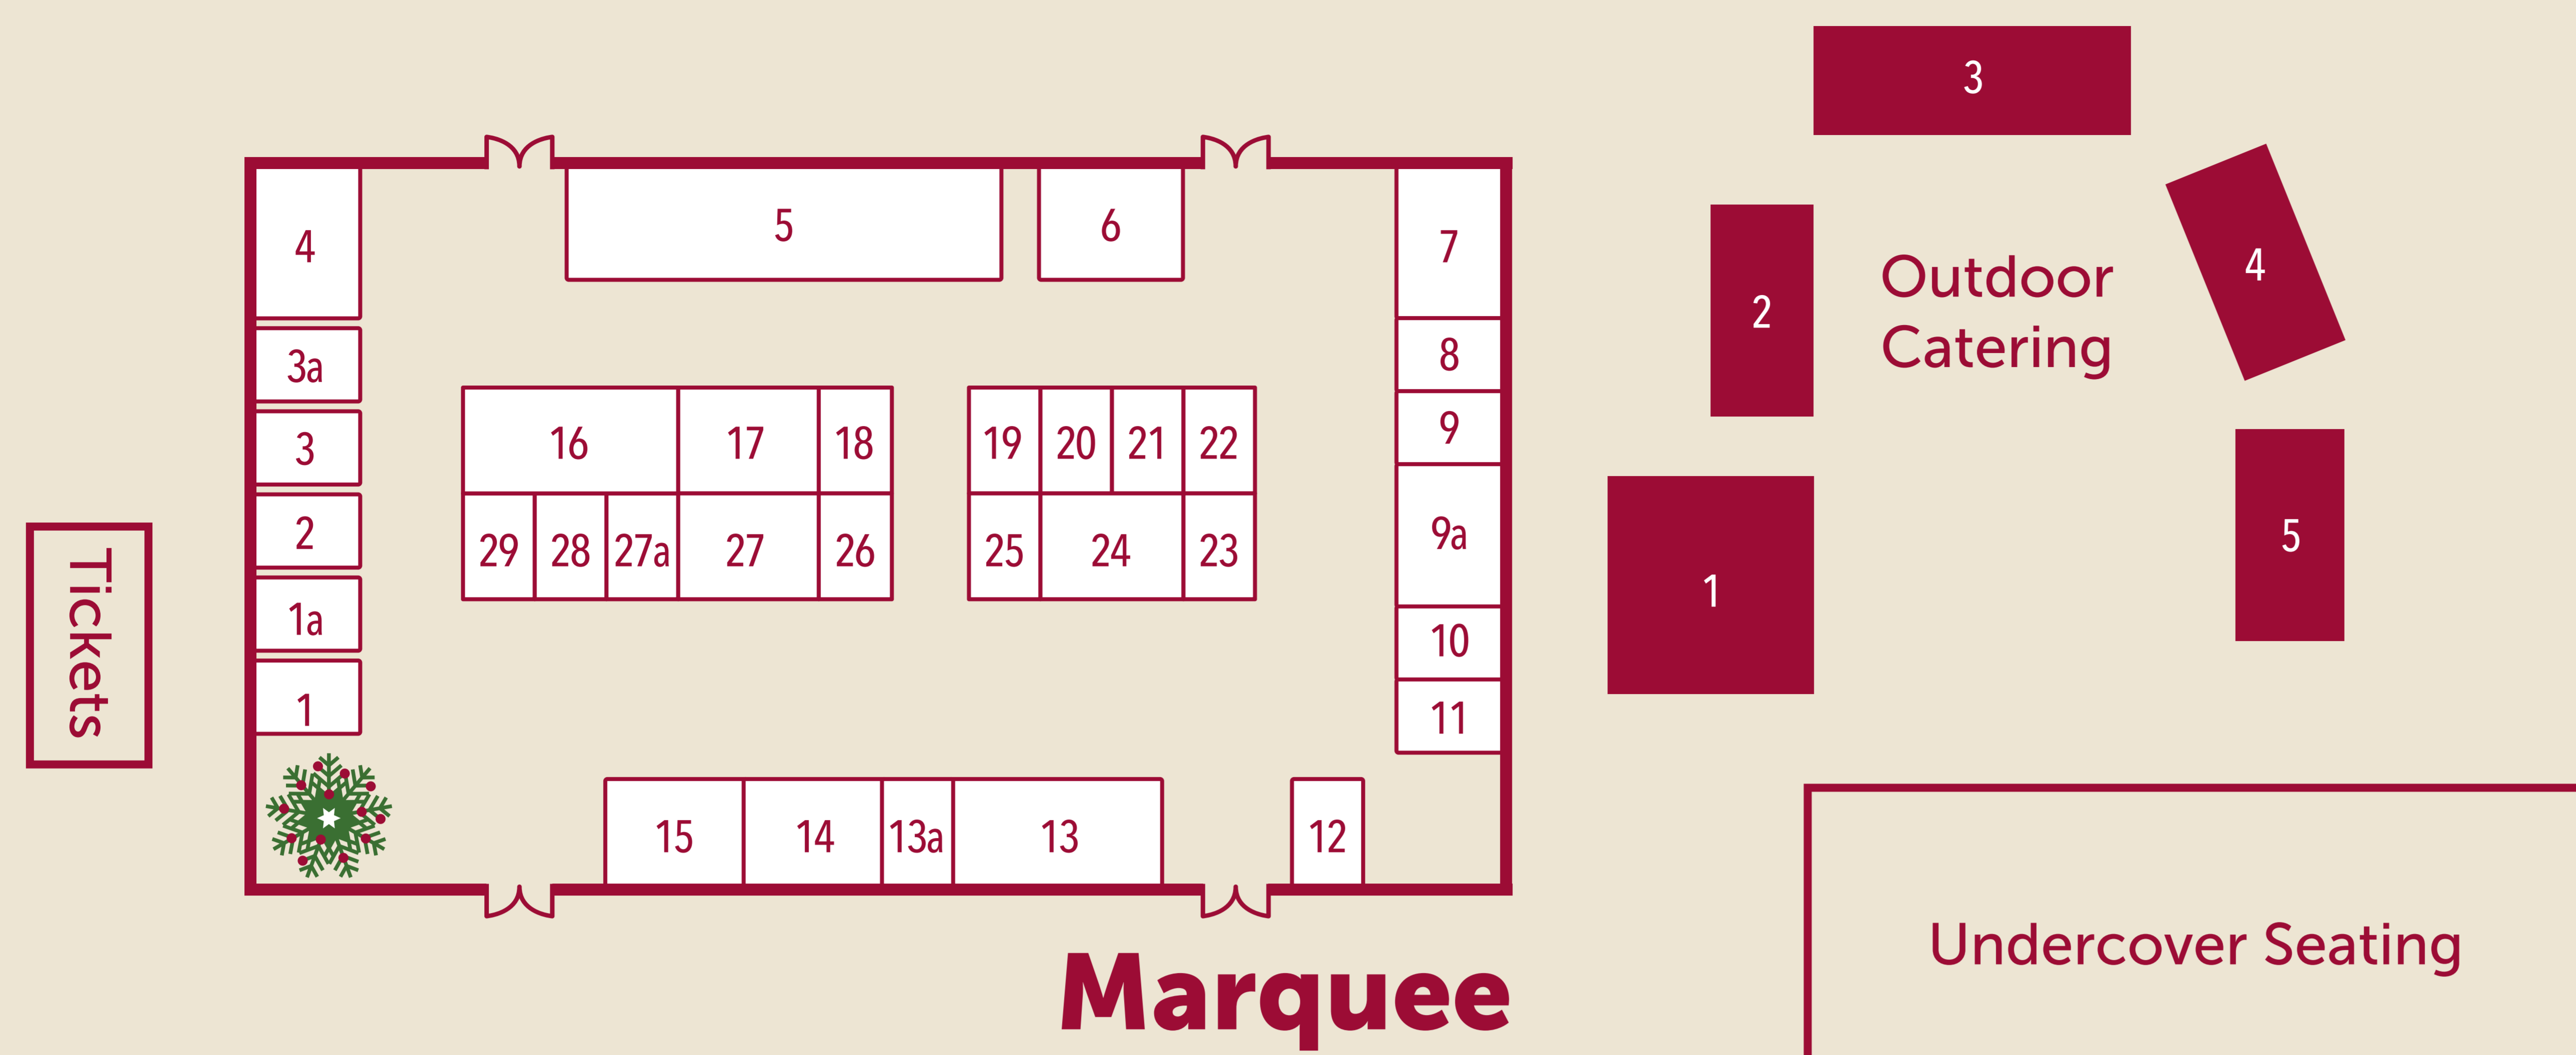

OUTDOOR AREA

Entrance

First Aid Point

Outdoor Catering

EPIC CENTRE

EPIC CENTRE

OUTDOOR AREA

First Floor

Ground Floor

FOOD & GIFT EXHIBITORS

- 87 **42nd East Bakehouse**
fb.com/42ndeastbakehouse
- 104 **Aces High Collectables**
aceshighcollectables.com
- 81 **Alfred Enderby**
alfrederby.co.uk
- 25 **Alvi Brothers Ltd**
- 55 **Andrew Fletcher Photography**
andrewfletcher.co.uk
- 1 **Anelise Home**
anelisehome.co.uk
- 62 **Apidae Honey**
apidae.co.uk
- 43 **Art by Rachel Spencer**
art-by-rachel-spencer.com
- 7 **Art Monster Studios**
artmark.co
- 1a **Atlas Gins**
atlasgins.com
- 60 **Blueberry Hill Preserves**
blueberryhillpreserves.co.uk
- 86 **Bobbles Bobbins**
etsy.com/uk/shop/BobblesBobbins
& Jane Haigh County Art
janehaigh.uk
- 17 **Bookworms**
bookwormsonline.co.uk
- 74 **Boston Sausage**
bostonsausage.co.uk
- 45 **Bottomley Distillers Ltd**
bottomleydistillers.co.uk
- 27a **Bramble's Bakes**
bramblesbakes.co.uk
- 24 **Bundle & Rust**
bundleandrust.co.uk
- 101 **Butternut Box**
butternutbox.com
- 4 **Buttons & Bitz**