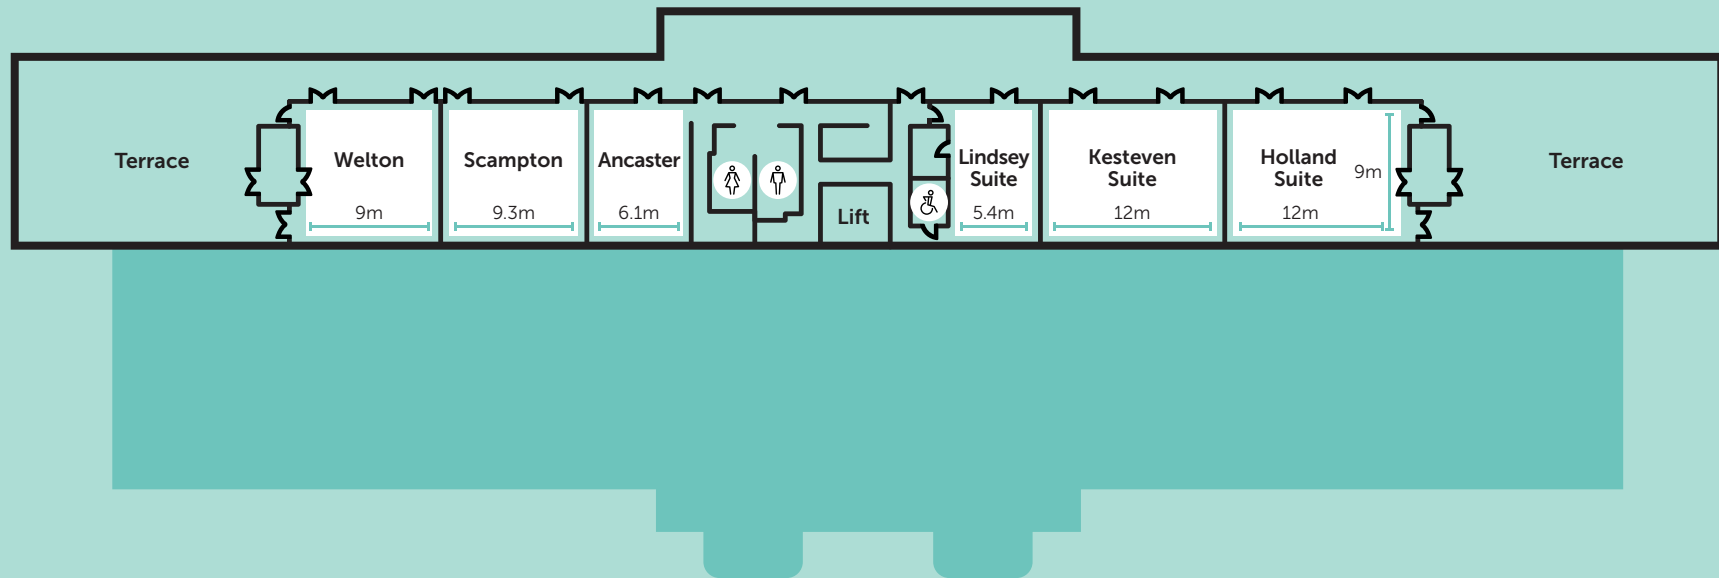

Epic Centre Ground Floor Plan

Capacities	Theatre	Cabaret	Dining
West Hall	600	400	500
East Hall	800	480	600
Central Hall	200	120	120
3 Combined	1600	1000	1220

**LINCOLNSHIRE
SHOWGROUND**

To find out more or to book your event call **01522 522900** or visit our website lincolnshireshowground.co.uk

Epic Centre First Floor Plan

Capacities	Theatre	Cabaret	Dining
Welton	60	40	50
Scampton	65	48	50
Ancaster	30	20	30
3 Combined	155	108	130

Capacities	Theatre	Cabaret	Dining
Lindsey Suite	30	24	24
Kesteven Suite	70	48	60
Holland Suite	70	48	60
3 Combined	170	120	144